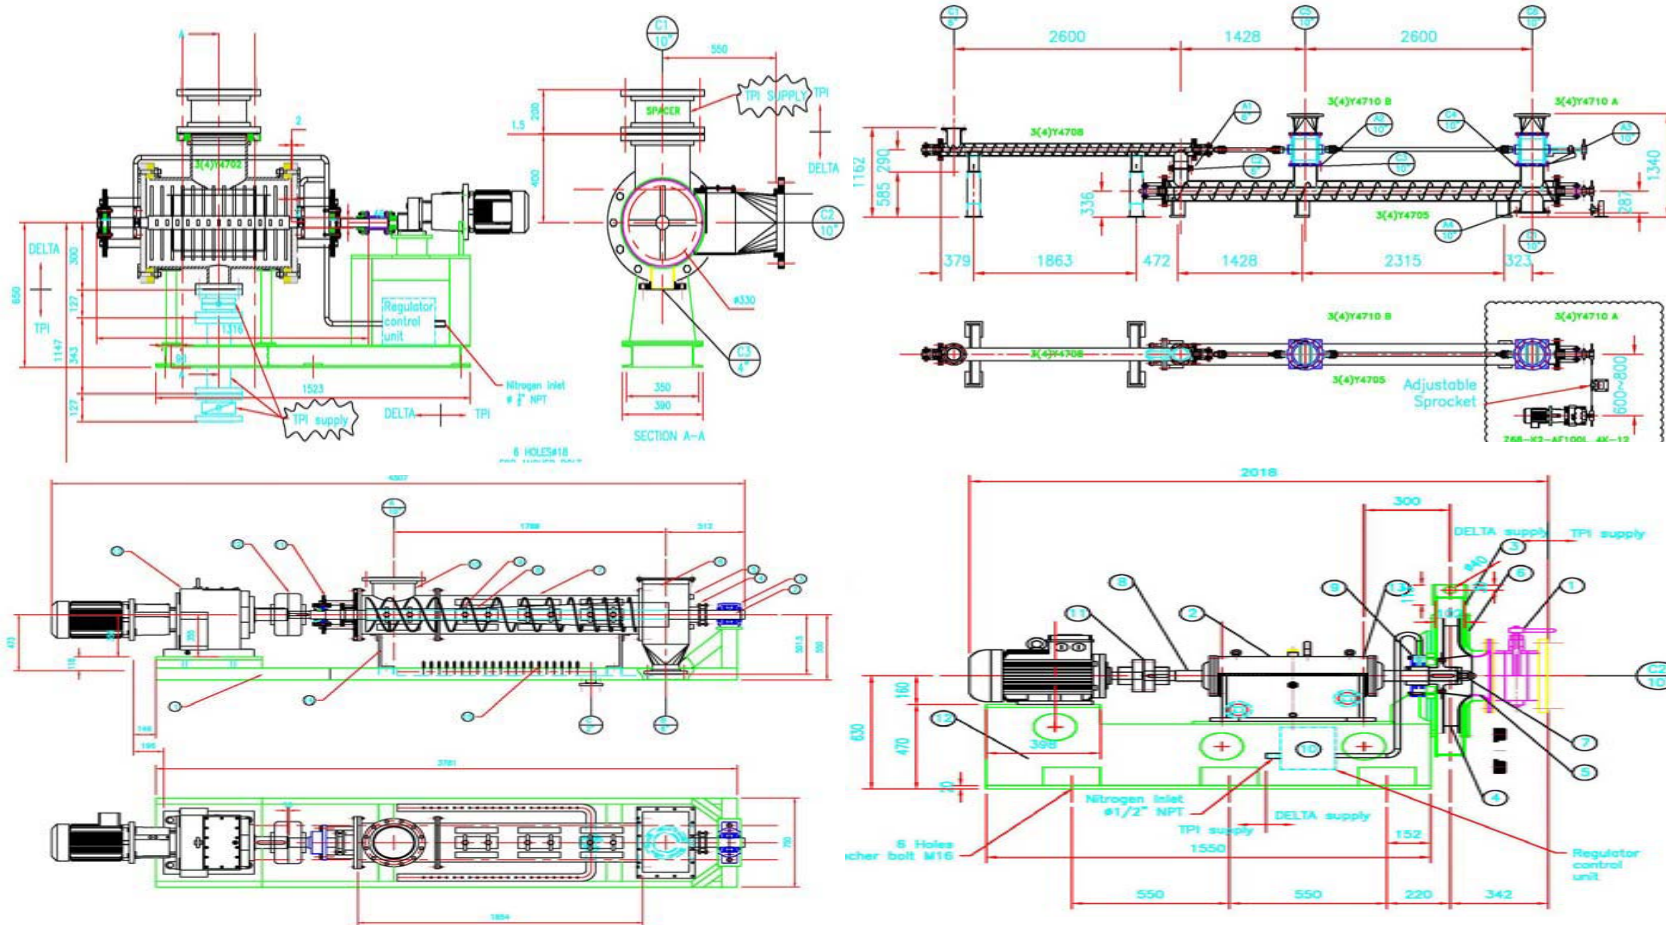

Design & Fabricate

IRPC Carbon Black